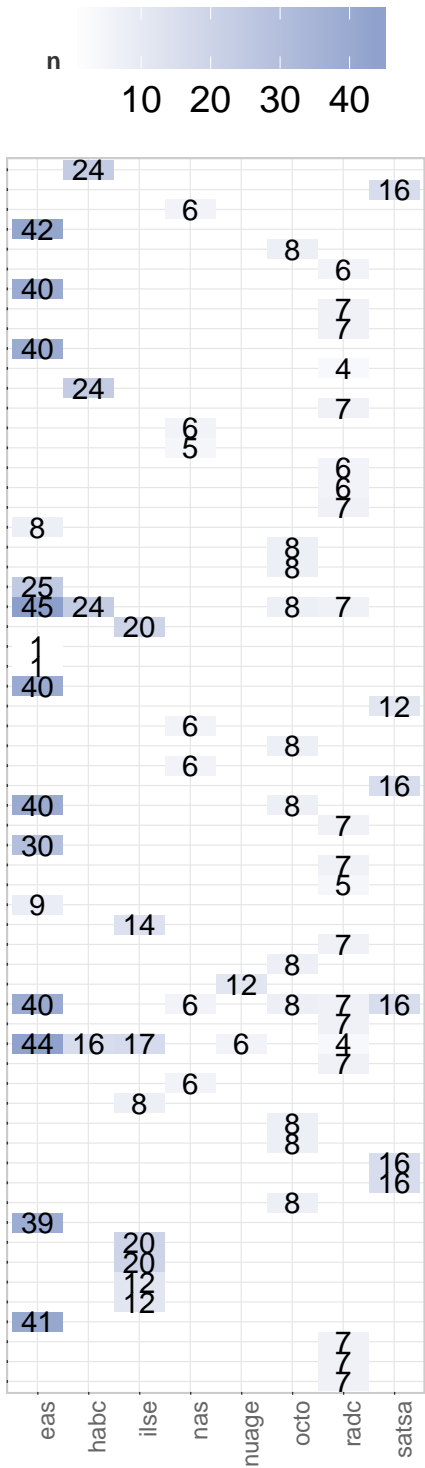

Study

Physical Measure

Predictor Set

Sex Subgroup